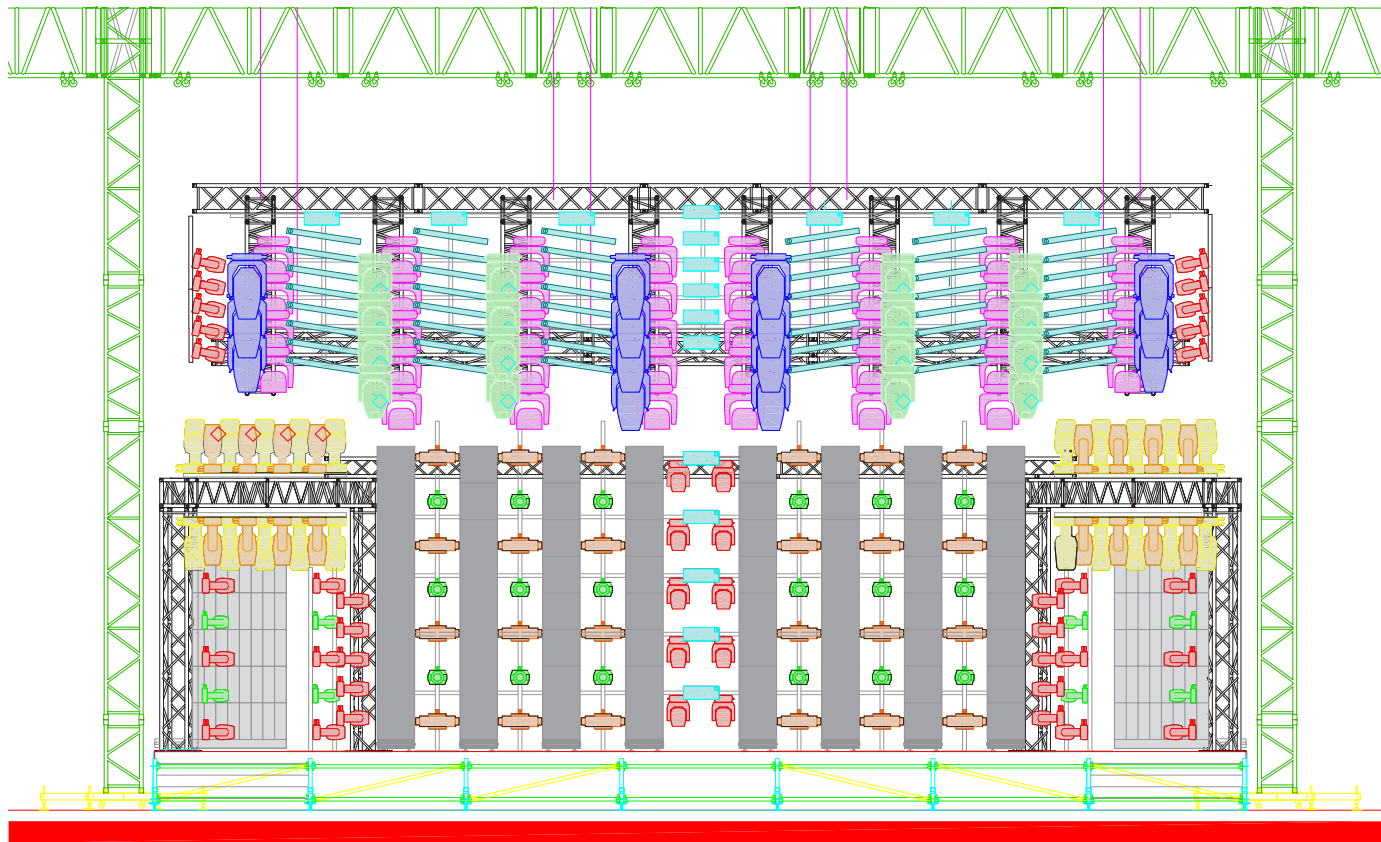

What's On Stage

PRODUCT IMAGE + SYMBOL		CODE	No.
	 	PANORAMAIPWBX 19 X 40W IP65 moving wash, beam and pixel ring effect light	38
	 	RA3000PROFILE 1000W high-precision LED moving profile light	14
	 	RUBYFCX 50W RGB full colour LED beam light with infinite rotation	42
	 	PANORAMAIPSPOT 420W IP rated moving LED spot with zoom and colour mixing	16
	 	AIR5FAN 5 X 40W moving head linear, pivot, mirror and pixel effect	22
	 	PIXIEWASHXB 280W single lens RGB + warm white moving wash luminaire	28
	 	PANORAMAIPAB 440W IP65 moving beam light with colour mixing	20
	 	SUNBLAST3000FC 180K lumens full colour IP65 graphic strobe light	17
	 	SUNBAR2000FC 126K lumen RGBW LED graphic strobe batten with interchangeable lenses	64
	 	RA2000PROFILE 540W high-precision LED moving profile	16
	 	OMEGAX26B 2.6mm pixel pitch indoor rental LED screen	80
	 	OMEGAX39T 3.9mm pixel pitch outdoor rental LED screen	64